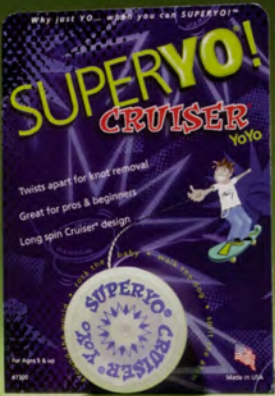

Color: Glow in the dark yoyo

NEW!

SSII SONIC SPIN® #7500

- Ball bearing spin delivery system
- IntelliGap™ axle system
- No sub assembly parts (bearing only)
- No lubrication needed
- Smooth string trick operation
- Makes a cool sonic sound!

Colors: Black, red and clear with iridescent insert

#7800

WILDCAT™

- PowerBand™ rim weighted for long spins •
- Wood axle •
- Twist apart design •
- Triple wrap string grip •
- High-res graphic side lens •

Colors: Edge glow: blue, raspberry, chartreuse & glow in the dark

NEW!

#7300

CRUISER®

- Twist apart design •
- No loseable parts •
- Heavy long spin rim weighting •
- Ultrasonically welded brass axle •
- Triple wrap string grip •

Colors: Glow in the dark, translucent: blue, red, and green

#7400

TURBO TREAD®

- Wood axle •
- Cool tire design •
- Twists apart •
- Great loopier •
- Triple wrap string grip •

Color: Black tire with silver foil hub cap