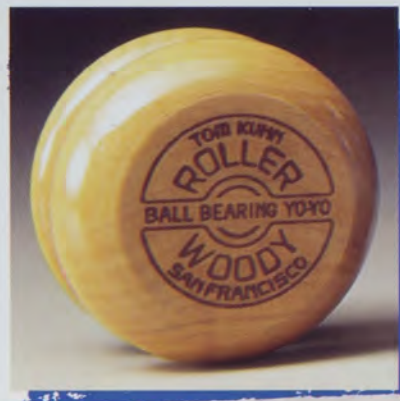

20310 • Tom Kuhn™
Roller Woody
Ball Bearing

Same as 20309
Natural finish

Order Now 1 800 458 8635