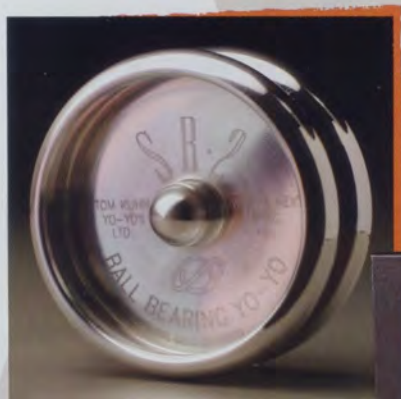

**20306 Filigree
20304 Starburst
20305 Snowflake**

Ball Bearing yo-yos

The SB-2 sets the standard as the leader in yo-yo technology. Each is skillfully produced from aircraft aluminum, hand polished, sequentially numbered and marked with the year it was made. Dr. Kuhn's patented, internally adjustable non-slip string gap allows players to select their own level of performance. Included in each gift box is a 40 page instruction manual, 5 extra strings, a velour pouch, 2 rubber power rings for added rim weight to increase duration of spin, and a string gap adjustment tool.

THE ORIGINAL

SB-2

20322 Red

20324 Gold

20323 Blue

20325 Violet

20320 • The Original SB-2
Polished Aluminum

20309 • Tom Kuhn™ • Roller Woody
Ball Bearing

This precision balanced, hand-tuned yo-yo spins up to 10 times longer than fixed-axle yo-yos. Patented internally adjustable non-slip string gap for various skill levels. Includes detailed instruction booklet, string gap adjustment tool and 5 strings.